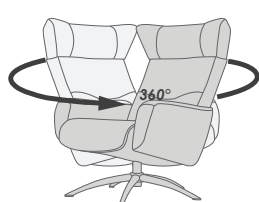

Height Adjustable Headrest System

Freestanding Footstool

www.imgcomfort.com

TAKING COMFORT TO A NEW LEVEL

SPACE 50.30 RECLINER & OTTOMAN

FUNCTIONS

360° SWIVEL

EFFORTLESS RECLINING MECHANISM

ADJUSTABLE HEADREST

HEIGHT ADJUSTABLE HEADREST SYSTEM

ERGONOMICALLY SLOPED OTTOMAN

BASE OPTIONS

STEEL STAR BASE CHROME

STEEL STAR BASE BRUSHED

DOME BASE

DIMENSIONS

CHAIR SIZE	TOTAL WIDTH	TOTAL DEPTH	TOTAL HEIGHT	SEAT WIDTH	SEAT HEIGHT	SEAT DEPTH
Space 50.30	78 cm / 30.7 in	81 cm / 31.8 in	103 - 116 cm / 40.5 - 45.6 in	52.5 cm / 20.6 in	45 cm / 17.7 in	50 cm / 19.6 in
Space 50.30 Ottoman	51 cm / 20 in	44 cm / 17.3 in	43 cm / 16.9 in			