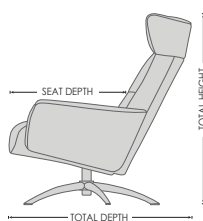

Height Adjustable Headrest System

Freestanding Footstool

www.imgcomfort.com

TAKING COMFORT TO A NEW LEVEL

SPACE 50.30 RECLINER & OTTOMAN

FUNCTIONS

360° SWIVEL

EFFORTLESS RECLINING MECHANISM

ADJUSTABLE HEADREST

HEIGHT ADJUSTABLE HEADREST SYSTEM

ERGONOMICALLY SLOPED OTTOMAN

BASE OPTIONS

STEEL STAR BASE CHROME

STEEL STAR BASE BRUSHED

DOME BASE

DIMENSIONS

CHAIR SIZE	TOTAL WIDTH	TOTAL DEPTH	TOTAL HEIGHT	SEAT WIDTH	SEAT HEIGHT	SEAT DEPTH
Space 50.30	78 cm / 30.7 in	81 cm / 31.8 in	103 - 116 cm / 40.5 - 45.6 in	52.5 cm / 20.6 in	45 cm / 17.7 in	50 cm / 19.6 in
Space 50.30 Ottoman	51 cm / 20 in	44 cm / 17.3 in	43 cm / 16.9 in			