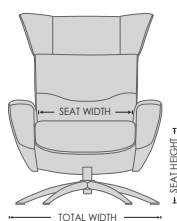

Height Adjustable Headrest System

Freestanding Footstool

www.imgcomfort.com

TAKING COMFORT TO A NEW LEVEL

SPACE 50.30 RECLINER & OTTOMAN

FUNCTIONS

360° SWIVEL

EFFORTLESS RECLINING MECHANISM

ADJUSTABLE HEADREST

HEIGHT ADJUSTABLE HEADREST SYSTEM

ERGONOMICALLY SLOPED OTTOMAN

BASE OPTIONS

STEEL STAR BASE CHROME

STEEL STAR BASE BRUSHED

DOME BASE

DIMENSIONS

CHAIR SIZE	TOTAL WIDTH	TOTAL DEPTH	TOTAL HEIGHT	SEAT WIDTH	SEAT HEIGHT	SEAT DEPTH
Space 50.30	78 cm / 30.7 in	81 cm / 31.8 in	103 - 116 cm / 40.5 - 45.6 in	52.5 cm / 20.6 in	45 cm / 17.7 in	50 cm / 19.6 in
Space 50.30 Ottoman	51 cm / 20 in	44 cm / 17.3 in	43 cm / 16.9 in			

* The dimensions are approximate and may vary with +/-2cm